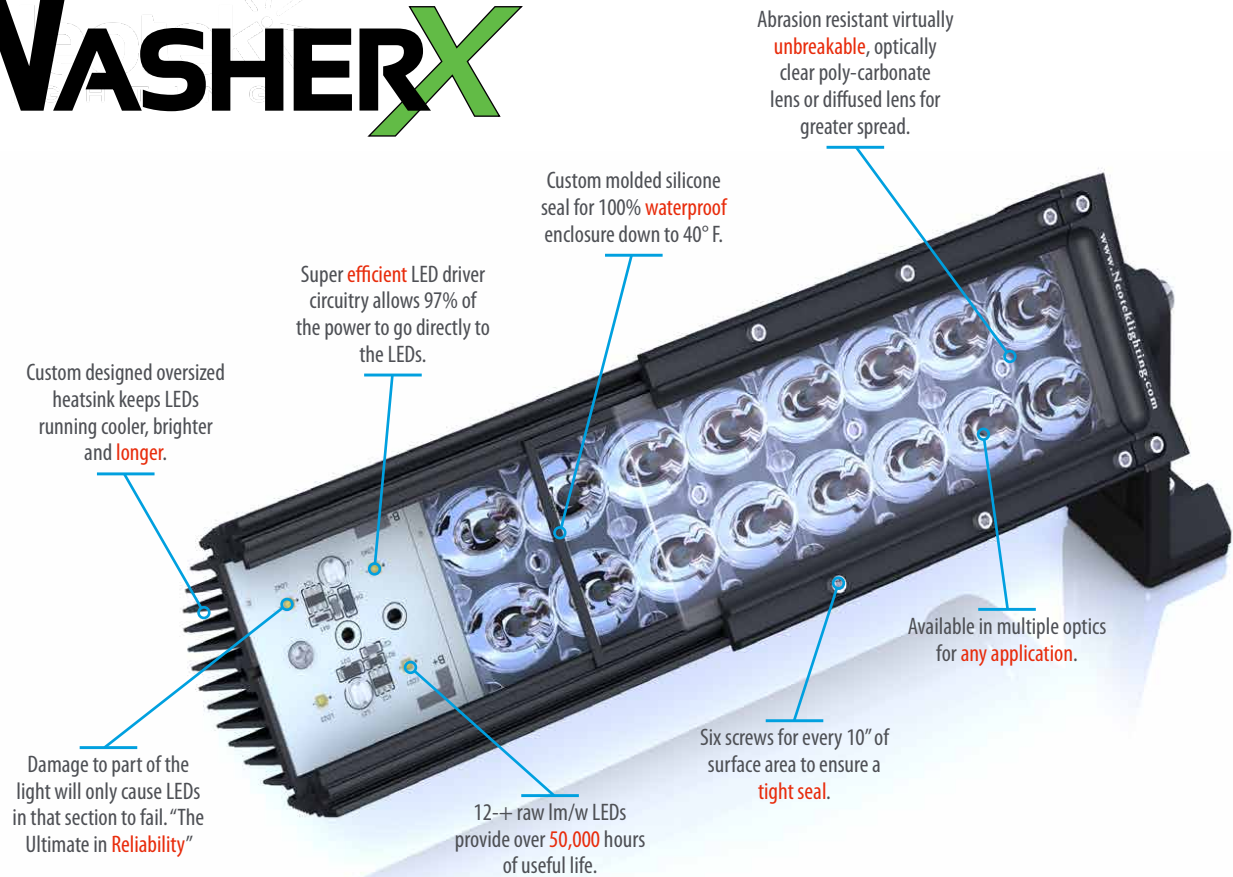

WASHERX

Product Information

Architectural-grade **LED WasherX Wall Washer** fixtures provide a wide range of lighting solutions for general area and accent lighting, to meet the needs for energy reduction and for effective lighting levels for indoor and outdoor applications. These wall washers are specifically designed for applications where an even wash of light is required for maximum display.

Neotek wall washer fixtures are engineered for consistent light output and LED lamp color, yielding lasting performance and value for any commercial applications. Available in various fixture lengths, lens configurations and two standard colors.

- ▶ High quality LEDs & components
- ▶ Lens: 4D abrasion resistant polycarbonate
- ▶ Color range: 2700k 0 6500k
- ▶ Constant current controlled
- ▶ High ingress protection (IP68)
- ▶ High quality aluminum housing and heatsink
- ▶ Molded silicone seals
- ▶ Viewing angle: 10-50 degrees
- ▶ Rated for outdoors
- ▶ Lengths: 8", 12", 32", 50", 52"
- ▶ Heavy duty mounting brackets
- ▶ Operating temperatures -40 C to 80 C
- ▶ Rated Life 50,000 hours to 70% brightness
- ▶ Interior or exterior use
- ▶ Black or white finish