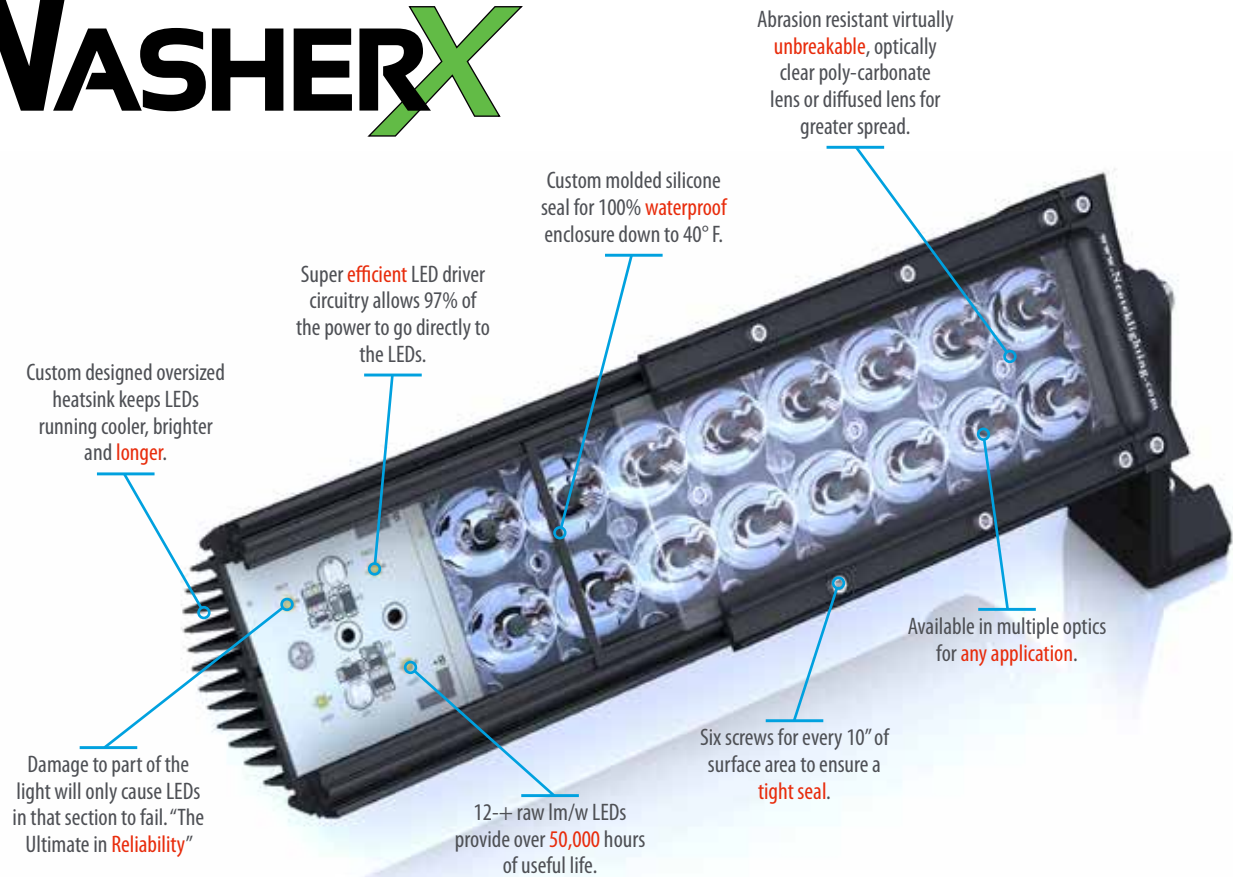

## Product Information

Architectural-grade **LED WasherX Wall Washer** fixtures provide a wide range of lighting solutions for general area and accent lighting, to meet the needs for energy reduction and for effective lighting levels for indoor and outdoor applications. These wall washers are specifically designed for applications where an even wash of light is required for maximum display.

Neotek wall washer fixtures are engineered for consistent light output and LED lamp color, yielding lasting performance and value for any commercial applications. Available in various fixture lengths, lens configurations and two standard colors.

- ▶ High quality LEDs & components
- ▶ Lens: 4D abrasion resistant polycarbonate
- ▶ Color range: 2700k 0 6500k
- ▶ Constant current controlled
- ▶ High ingress protection (IP68)
- ▶ High quality aluminum housing and heatsink
- ▶ Molded silicone seals
- ▶ Viewing angle: 10-50 degrees
- ▶ Rated for outdoors
- ▶ Lengths: 8", 12", 32", 50", 50", 52"
- ▶ Heavy duty mounting brackets
- ▶ Operating temperatures -40 C to 80 C
- ▶ Rated Life 50,000 hours to 70% brightness
- ▶ Interior or exterior use
- ▶ Black or white finish